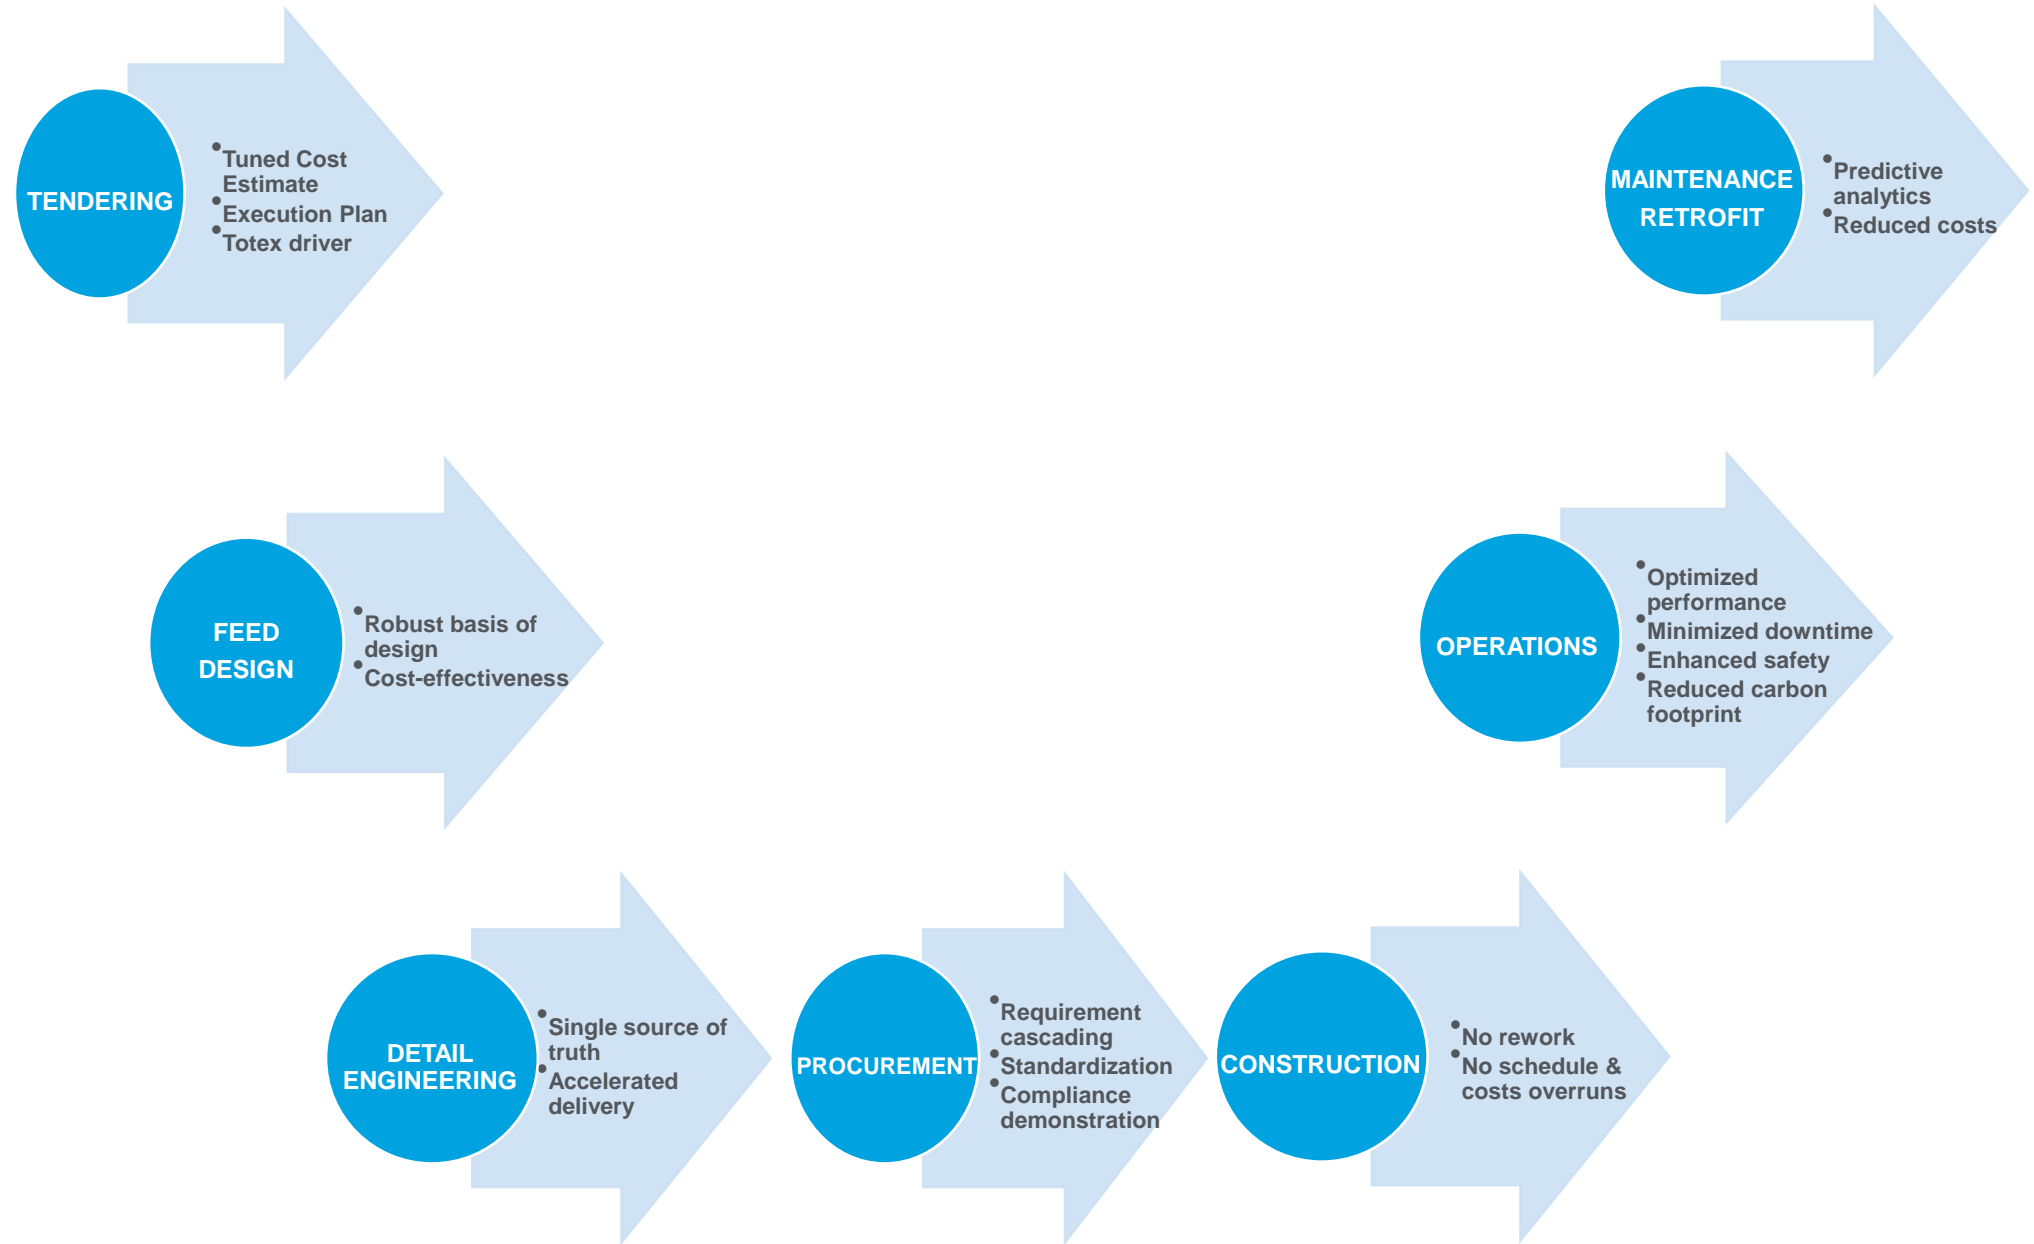

One Physical Plant

+

Tomorrow we will deliver to our clients :

One package able to support client during the complete lifecycle of its asset

It defines a new business model with a new way of working

A Digital Twin to support unmanned Asset

Lifecycle drivers

The Digital Twin as the connected vehicle enabling achievements of the asset's lifecycle drivers

Generate Value from Digital Twin

Digital Twin solutions & services

Asset's physical and digital identities merged to ensure continuity of knowledge

TENDERING

- Tuned Cost Estimate
- Execution Plan
- Totex driver

MAINTENANCE RETROFIT

- Predictive analytics
- Reduced costs

FEED DESIGN

- Robust basis of design
- Cost-effectiveness

OPERATIONS

- Optimized performance
- Minimized downtime
- Enhanced safety
- Reduced carbon footprint

DETAIL ENGINEERING

- Single source of truth
- Accelerated delivery

PROCUREMENT

- Requirement cascading
- Standardization
- Compliance demonstration

CONSTRUCTION

- No rework
- No schedule & costs overruns

... Simulators (Operator Training / Immersive Training)...